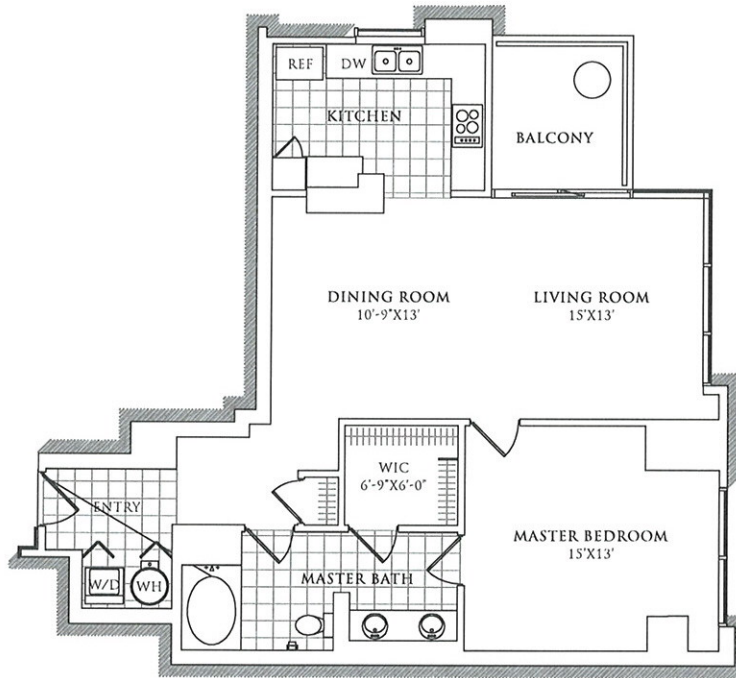

RESIDENCE 317-1617

SCALE: 3/32" = 1'

992 SQUARE FEET
1 BEDROOM
1 BATHROOM

The builder reserves the right to change floor plans, elevations specifications and prices without notice. Floor areas are based upon the architect's measurement from CAD drawings. The Purchaser is responsible for satisfying themselves as to the residence layout & floor area. All renderings, floor plans, models & maps are artist's conceptions and are not intended to be an actual depiction of the project in any aspect. Floor plans vary. If you have any questions regarding the above, please discuss it with your Sales Associate/Representative.