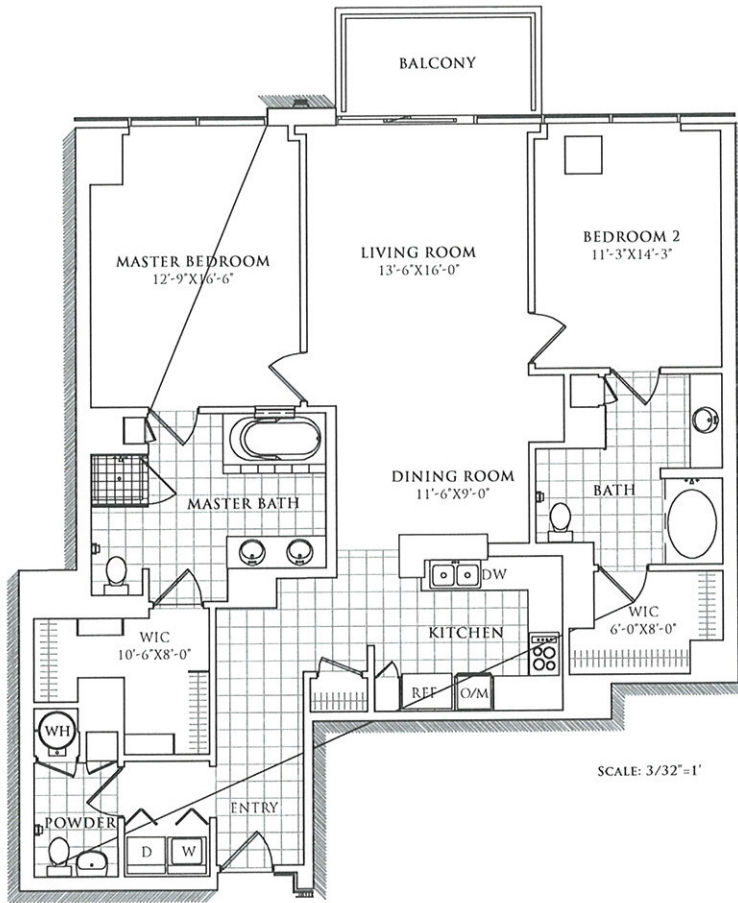

RESIDENCE 403 - 1803

SCALE: 3/32"=1'

1,481 SQUARE FEET
2 BEDROOMS
2.5 BATHROOMS

The builder reserves the right to change floor plans, elevations, specifications and prices without notice. Floor areas are based upon the architect's measurement from CAD drawings. The Purchaser is responsible for satisfying themselves as to the residence layout & floor area. All renderings, floor plans, models & maps are artist's conceptions and are not intended to be an actual depiction of the project in any respect. Floor plans vary. If you have any questions regarding the above, please discuss it with your Sales Associate/Representative.