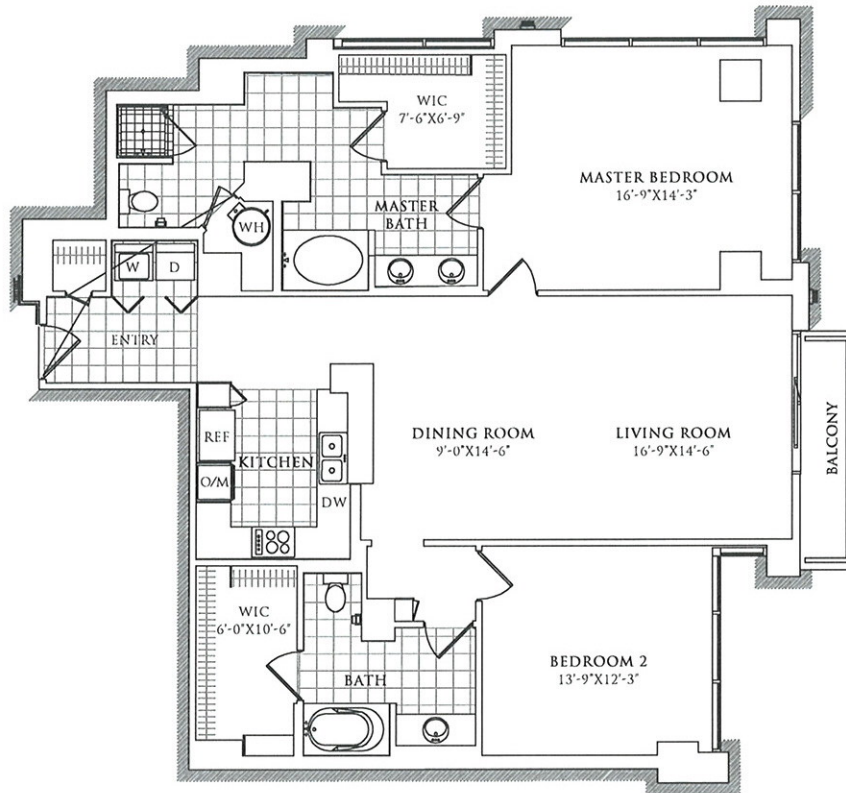

RESIDENCE 1714, 1814, 1911

SCALE: 3/32"=1"

1,537 SQUARE FEET
2 BEDROOMS
2 BATHROOMS

The builder reserves the right to change floor plans, elevations specifications and prices without notice. Floor areas are based upon the architect's measurement from CAD drawings. The Purchaser is responsible for satisfying themselves as to the residence layout & floor area. All renderings, floor plans, models & maps are artist's conceptions and are not intended to be an actual depiction of the project in any aspect. Floor plans vary. If you have any questions regarding the above, please discuss it with your Sales Associate/Representative.