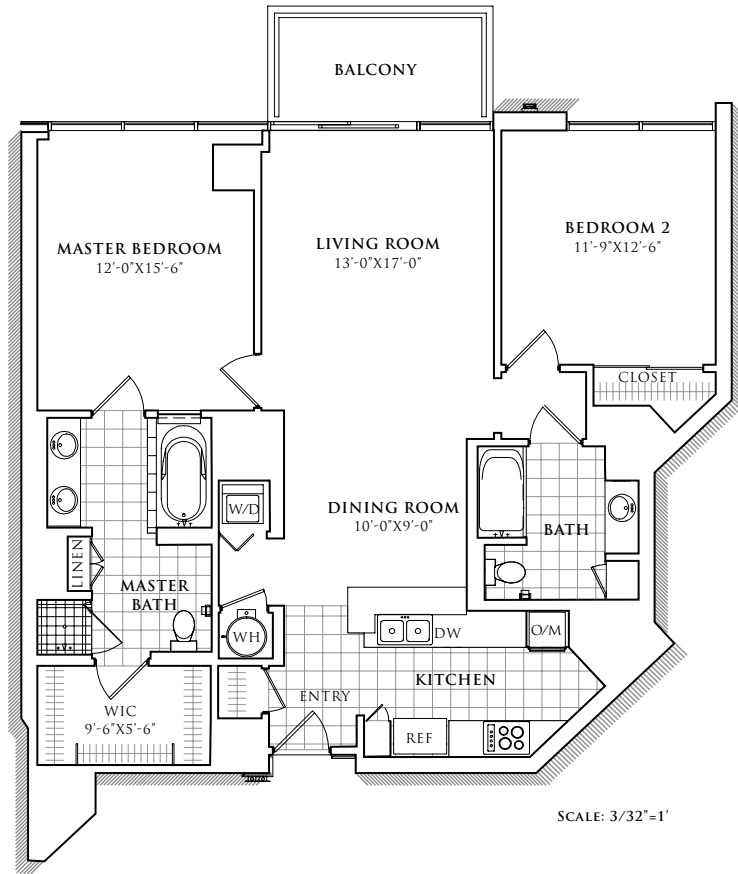

RESIDENCE 304 - 1804

SCALE: 3/32"=1'

1,240 SQUARE FEET  
2 BEDROOMS  
2 BATHROOMS

The builder reserves the right to change floor plans, elevations specifications and prices without notice. Floor areas are based upon the architect's measurement from CAD drawings. The Purchaser is responsible for satisfying themselves as to the residence layout & floor area. All renderings, floor plans, models & maps are artist's conceptions and are not intended to be an actual depiction of the project in any aspect. Floor plans vary. If you have any questions regarding the above, please discuss it with your Sales Associate/Representative.