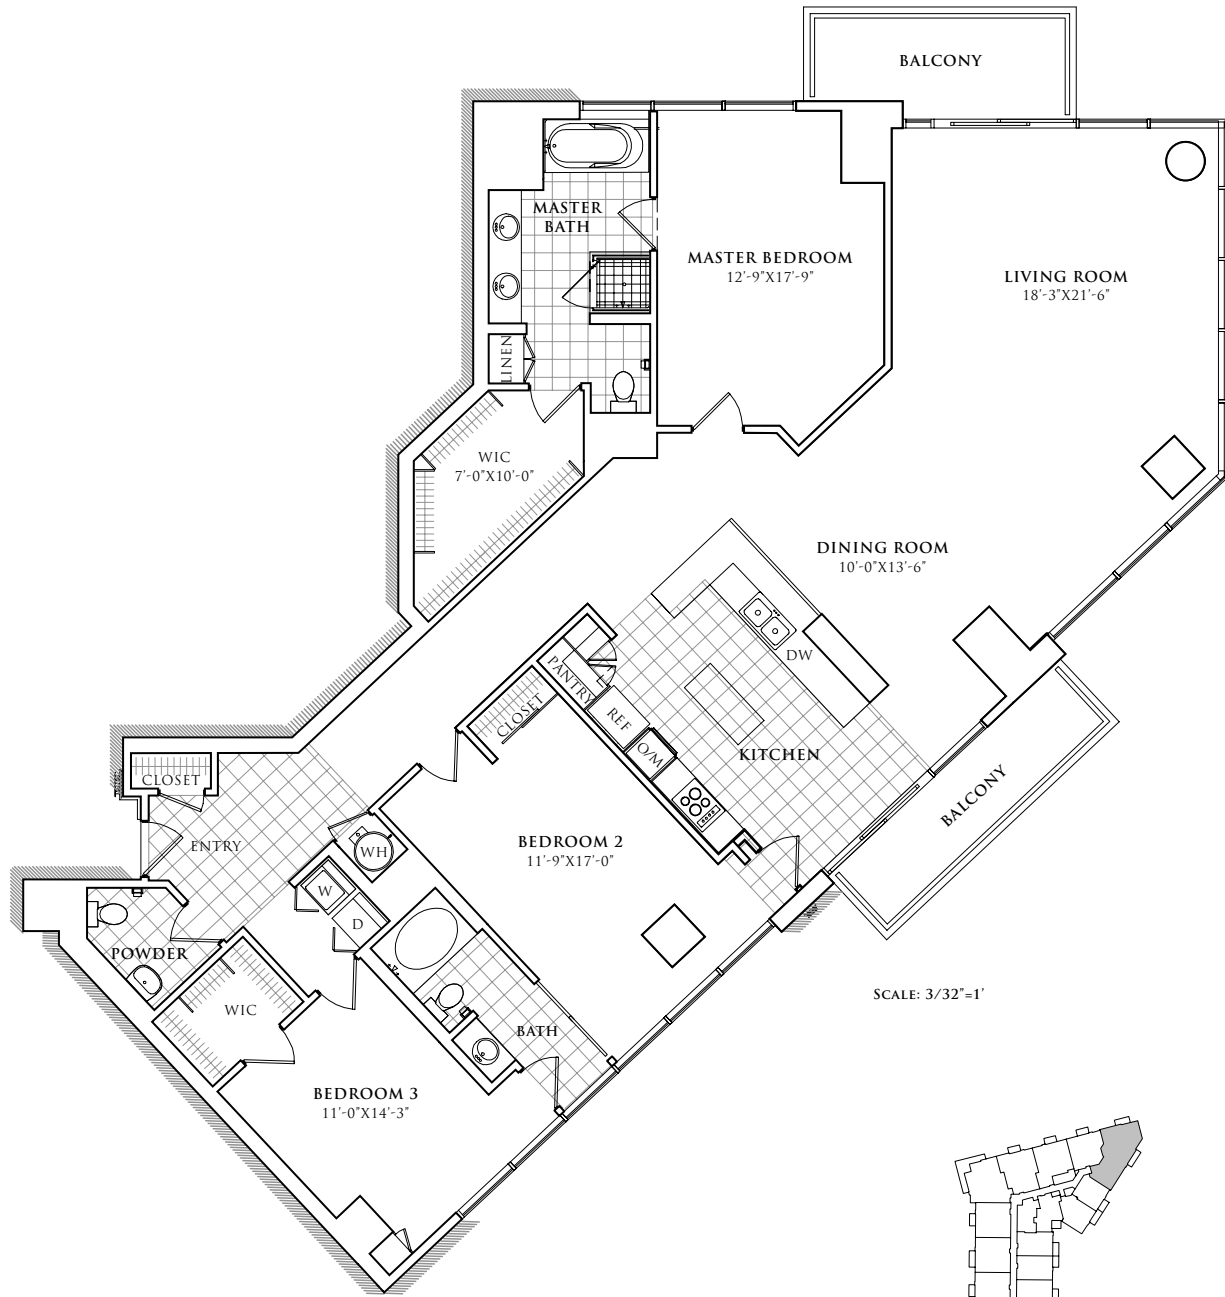

# RESIDENCE 305 - 1805

2,331 SQUARE FEET  
3 BEDROOMS  
2.5 BATHROOMS