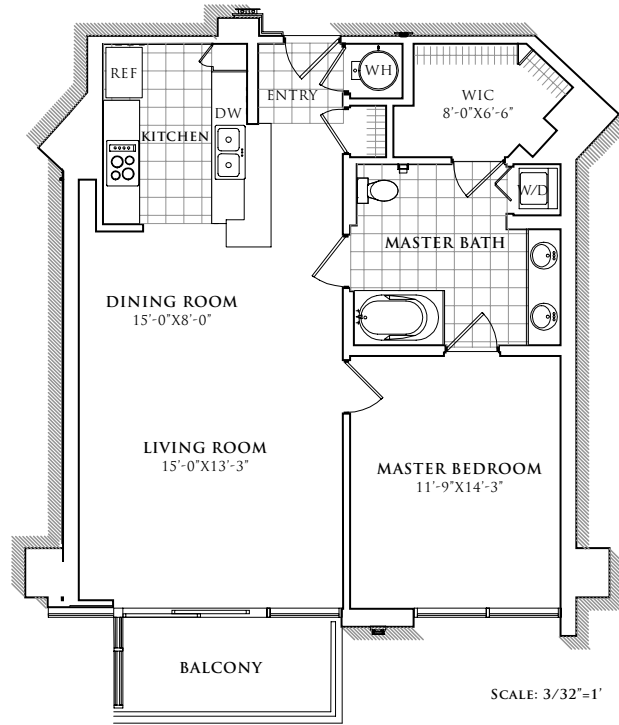

RESIDENCE 306 - 1606

891 SQUARE FEET
1 BEDROOM
1 BATHROOM