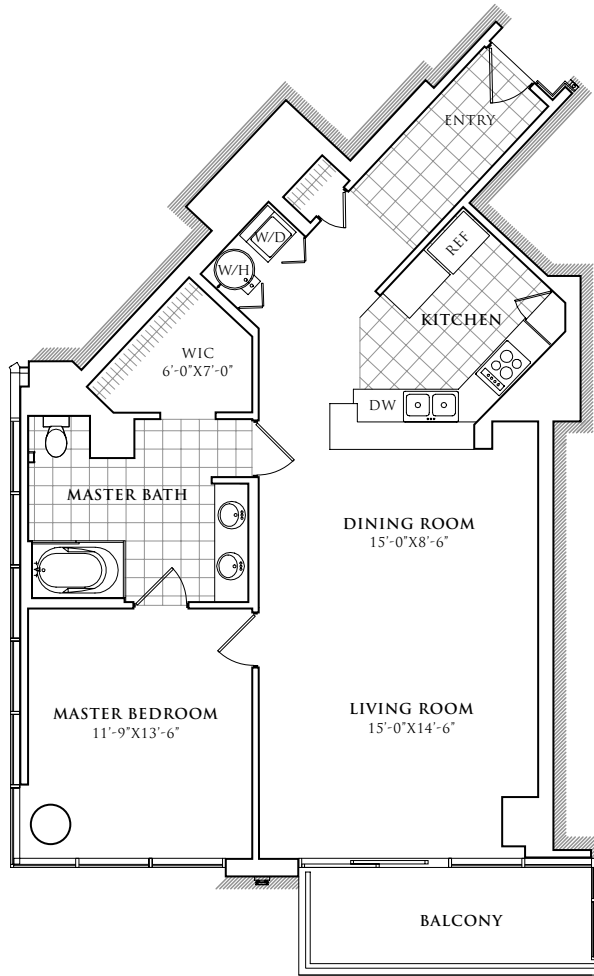

RESIDENCE 307 - 1607

SCALE: 3/32"=1'

996 SQUARE FEET
1 BEDROOM
1 BATHROOM