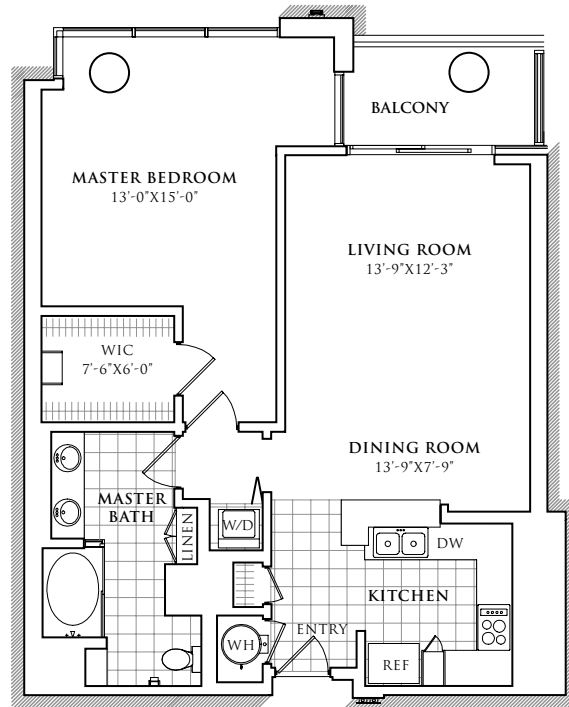

RESIDENCE 314-1614

SCALE: 3/32"=1'

946 SQUARE FEET
1 BEDROOM
1 BATHROOM