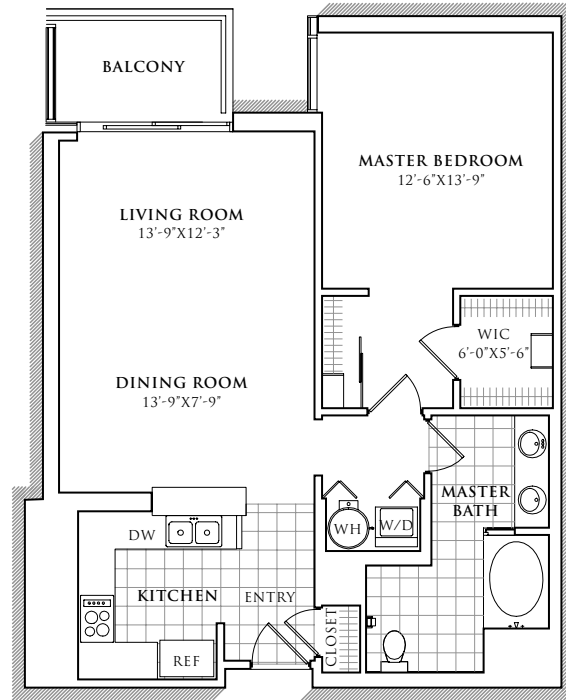

RESIDENCE 315-1615

SCALE: 3/32"=1'

835 SQUARE FEET
1 BEDROOM
1 BATHROOM