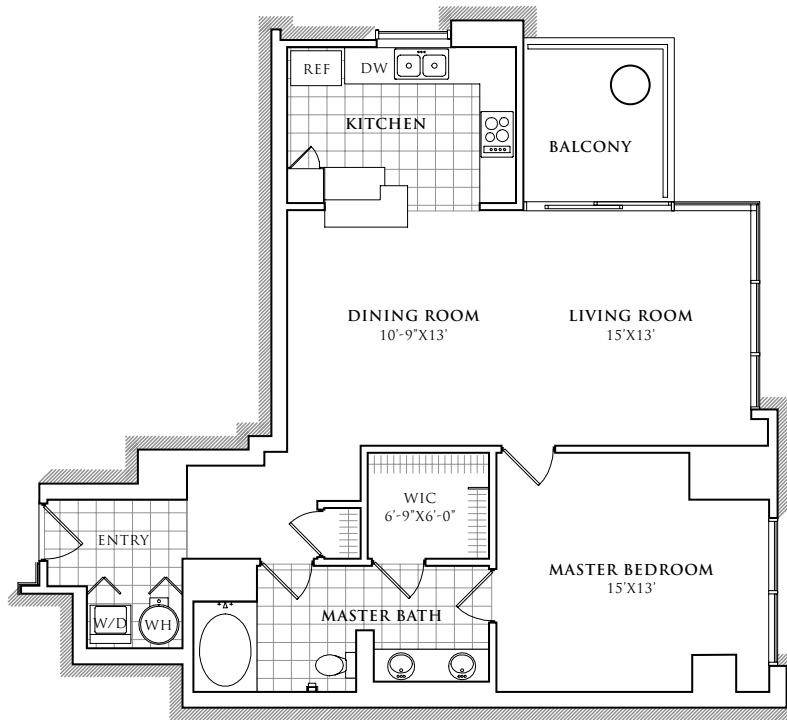

# RESIDENCE 317-1617

SCALE: 3/32"=1'

992 SQUARE FEET  
1 BEDROOM  
1 BATHROOM