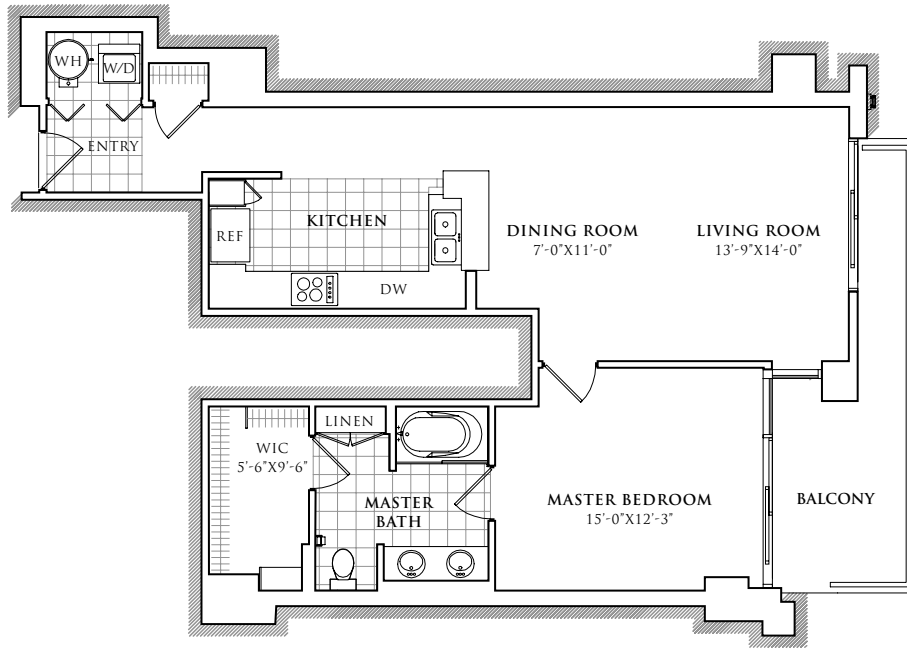

# RESIDENCE 318

SCALE: 3/32"=1'

915 SQUARE FEET  
1 BEDROOM  
1 BATHROOM