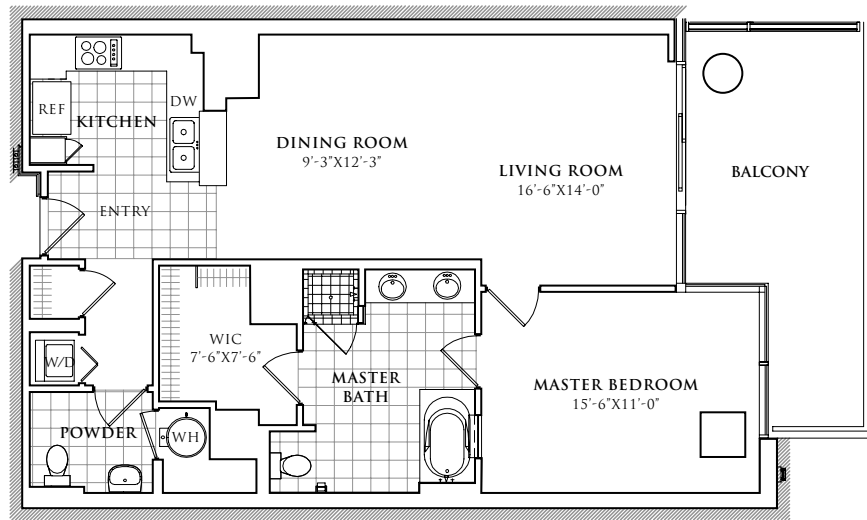

RESIDENCE 320-1620

SCALE: 3/32"=1'

993 SQUARE FEET
1 BEDROOM
1.5 BATHROOMS