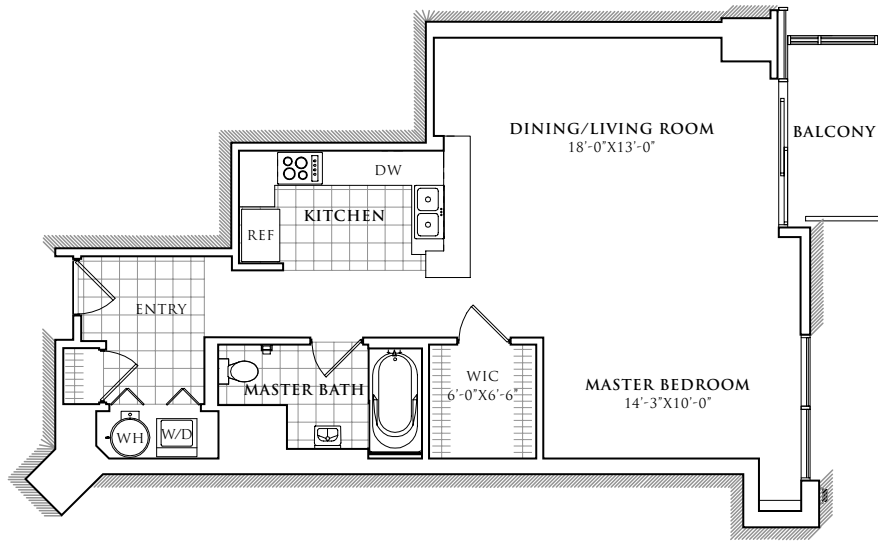

# RESIDENCE 322

SCALE: 3/32"=1'

822 SQUARE FEET  
1 BEDROOM STUDIO  
1 BATHROOM