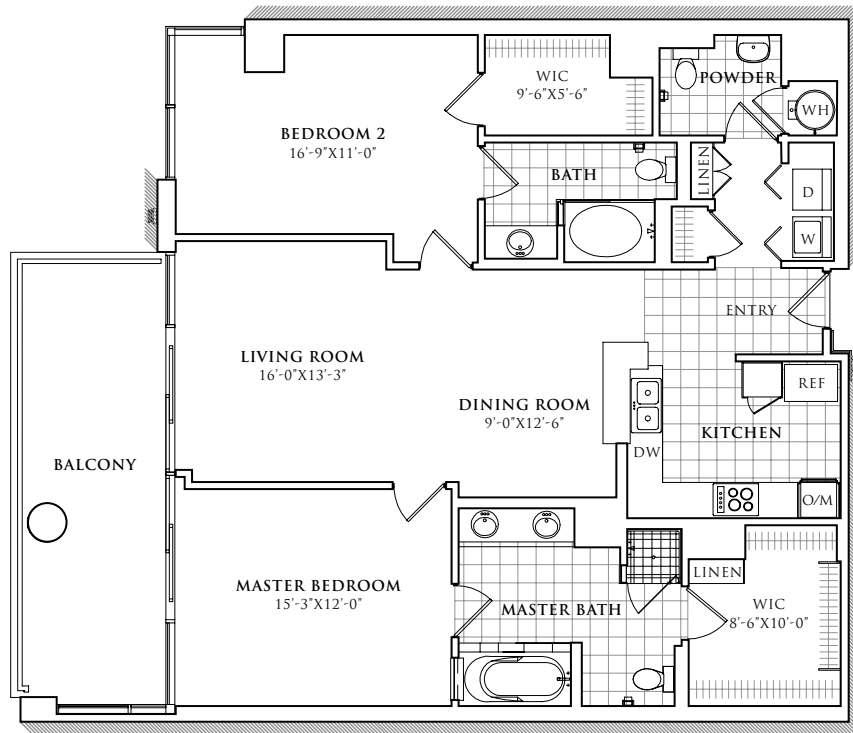

RESIDENCE 325-1625, 1719, 1819, 1917

SCALE: 3/32"=1'

1,431 SQUARE FEET
2 BEDROOMS
2.5 BATHROOMS