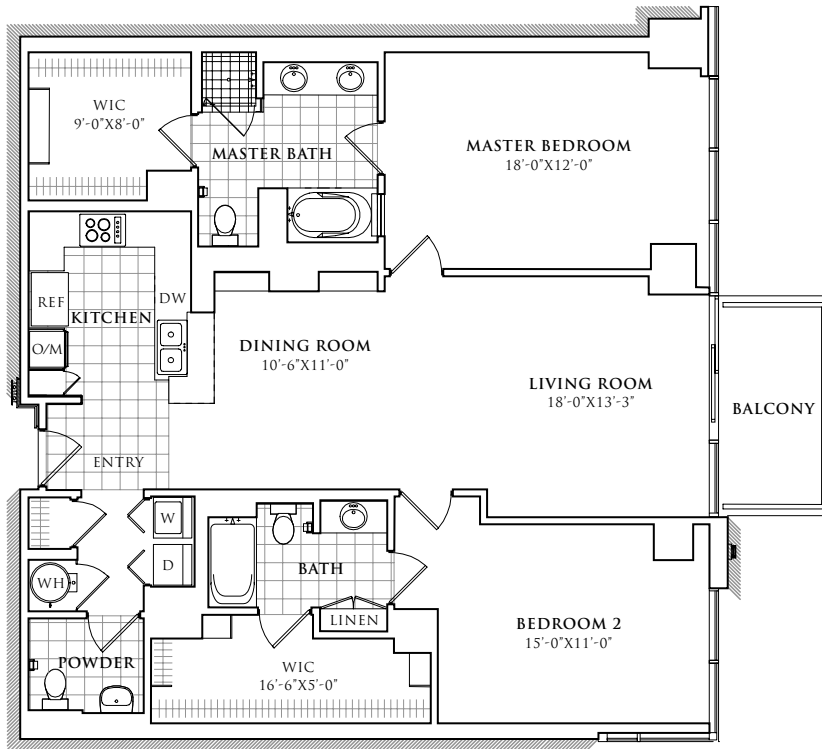

RESIDENCE 411-1611, 1709, 1809, 1907

SCALE: 3/32"=1'

1,459 SQUARE FEET
2 BEDROOMS
2.5 BATHROOMS