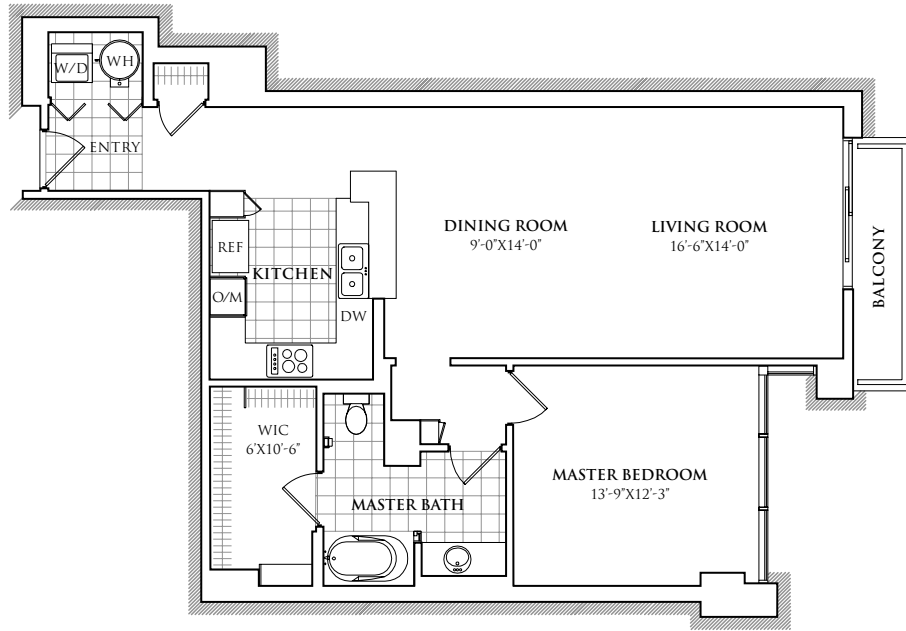

RESIDENCE 418-1618

SCALE: 3/32"=1'

985 SQUARE FEET
1 BEDROOM
1 BATHROOM