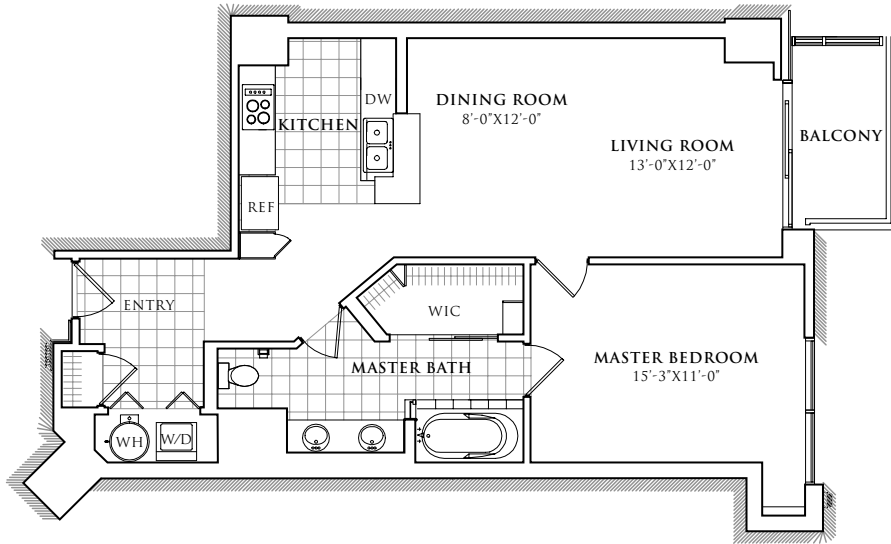

# RESIDENCE 422-1622

SCALE: 3/32"=1'

859 SQUARE FEET  
1 BEDROOM  
1 BATHROOM