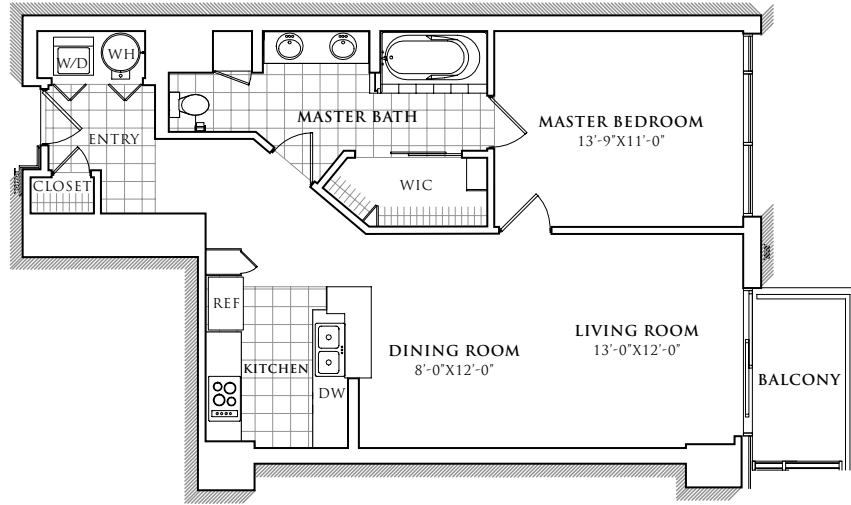

RESIDENCE 321-1621

SCALE: 3/32"=1'

859 SQUARE FEET
1 BEDROOM
1 BATHROOM